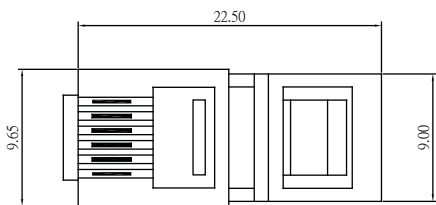

Modular Plug 6 Position Long Body

Material&Finish

Housing:PC. UL 94V-2
 Contact :Copper Alloy
 Contact Plated:Gold Plated

Order Information

Modular Plug 8 Position Long Body For C6

Material&Finish

Housing:PC. UL 94V-2
 Contact :Copper Alloy
 Contact Plated:Gold Plated