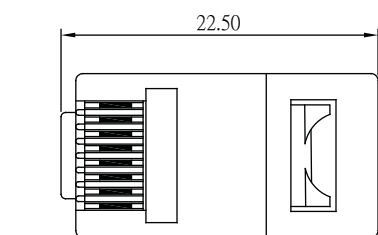

Modular Plug 6 Position Long Body

Material&Finish

Housing:PC. UL 94V-2
 Contact :Copper Alloy
 Contact Plated:Gold Plated

Order Information

Modular Plug 8 Position Long Body For C6

Material&Finish

Housing:PC. UL 94V-2
 Contact :Copper Alloy
 Contact Plated:Gold Plated