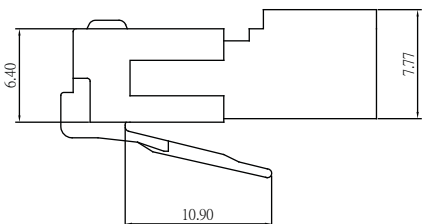

Modular Plug 6 Position Long Body

Material&Finish

Housing:PC. UL 94V-2
 Contact :Copper Alloy
 Contact Plated:Gold Plated

Order Information

Modular Plug 8 Position Long Body For C6

Material&Finish

Housing:PC. UL 94V-2
 Contact :Copper Alloy
 Contact Plated:Gold Plated