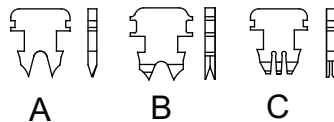

Modular Plug 6 Position Long Body

Material&Finish

Housing:PC. UL 94V-2
 Contact :Copper Alloy
 Contact Plated:Gold Plated

Order Information

Modular Plug 8 Position Long Body For C6

Material&Finish

Housing:PC. UL 94V-2
 Contact :Copper Alloy
 Contact Plated:Gold Plated