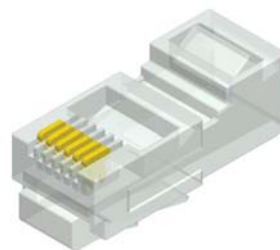

Modular Plug 6 Position Long Body

Material&Finish

Housing:PC. UL 94V-2
 Contact :Copper Alloy
 Contact Plated:Gold Plated

Order Information

Modular Plug 8 Position Long Body For C6

Material&Finish

Housing:PC. UL 94V-2
 Contact :Copper Alloy
 Contact Plated:Gold Plated