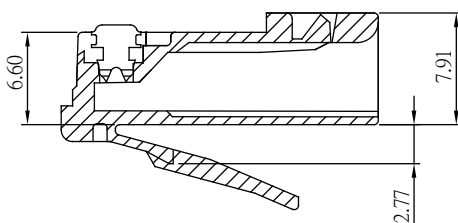

Modular Plug 6 Position Long Body

Material&Finish

Housing:PC. UL 94V-2
 Contact :Copper Alloy
 Contact Plated:Gold Plated

Order Information

Modular Plug 8 Position Long Body For C6

Material&Finish

Housing:PC. UL 94V-2
 Contact :Copper Alloy
 Contact Plated:Gold Plated