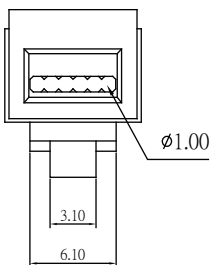

Modular Plug 6 Position Long Body

Material&Finish

Housing:PC. UL 94V-2
 Contact :Copper Alloy
 Contact Plated:Gold Plated

Order Information

Modular Plug 8 Position Long Body For C6

Material&Finish

Housing:PC. UL 94V-2
 Contact :Copper Alloy
 Contact Plated:Gold Plated