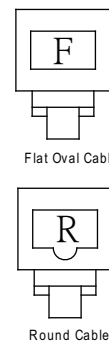

Modular Plug 6 Position Long Body

Material&Finish

Housing:PC. UL 94V-2
 Contact :Copper Alloy
 Contact Plated:Gold Plated

Order Information

Modular Plug 8 Position Long Body For C6

Material&Finish

Housing:PC. UL 94V-2
 Contact :Copper Alloy
 Contact Plated:Gold Plated