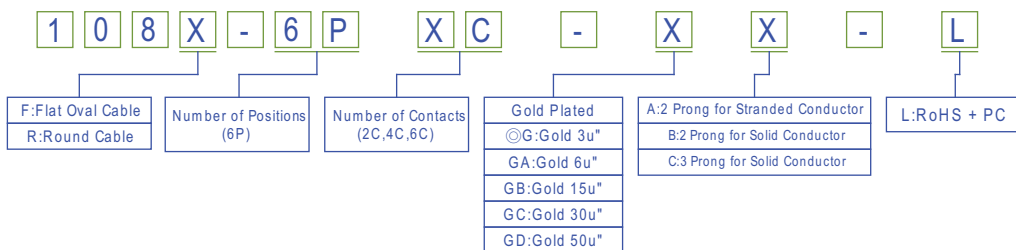

Modular Plug 6 Position Long Body

Material&Finish

Housing:PC. UL 94V-2
 Contact :Copper Alloy
 Contact Plated:Gold Plated

Order Information

Modular Plug 8 Position Long Body For C6

Material&Finish

Housing:PC. UL 94V-2
 Contact :Copper Alloy
 Contact Plated:Gold Plated

Order Information