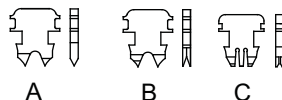

Modular Plug 6 Position Long Body

Material&Finish

Housing:PC. UL 94V-2
 Contact :Copper Alloy
 Contact Plated:Gold Plated

Order Information

Modular Plug 8 Position Long Body For C6

Material&Finish

Housing:PC. UL 94V-2
 Contact :Copper Alloy
 Contact Plated:Gold Plated