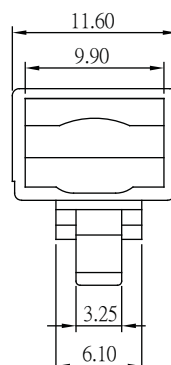

Modular Plug 6 Position Long Body

Material&Finish

Housing:PC. UL 94V-2
 Contact :Copper Alloy
 Contact Plated:Gold Plated

Order Information

Modular Plug 8 Position Long Body For C6

Material&Finish

Housing:PC. UL 94V-2
 Contact :Copper Alloy
 Contact Plated:Gold Plated