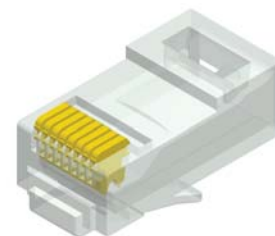

Modular Plug 6 Position Long Body

Material&Finish

Housing:PC. UL 94V-2
 Contact :Copper Alloy
 Contact Plated:Gold Plated

Order Information

Modular Plug 8 Position Long Body For C6

Material&Finish

Housing:PC. UL 94V-2
 Contact :Copper Alloy
 Contact Plated:Gold Plated